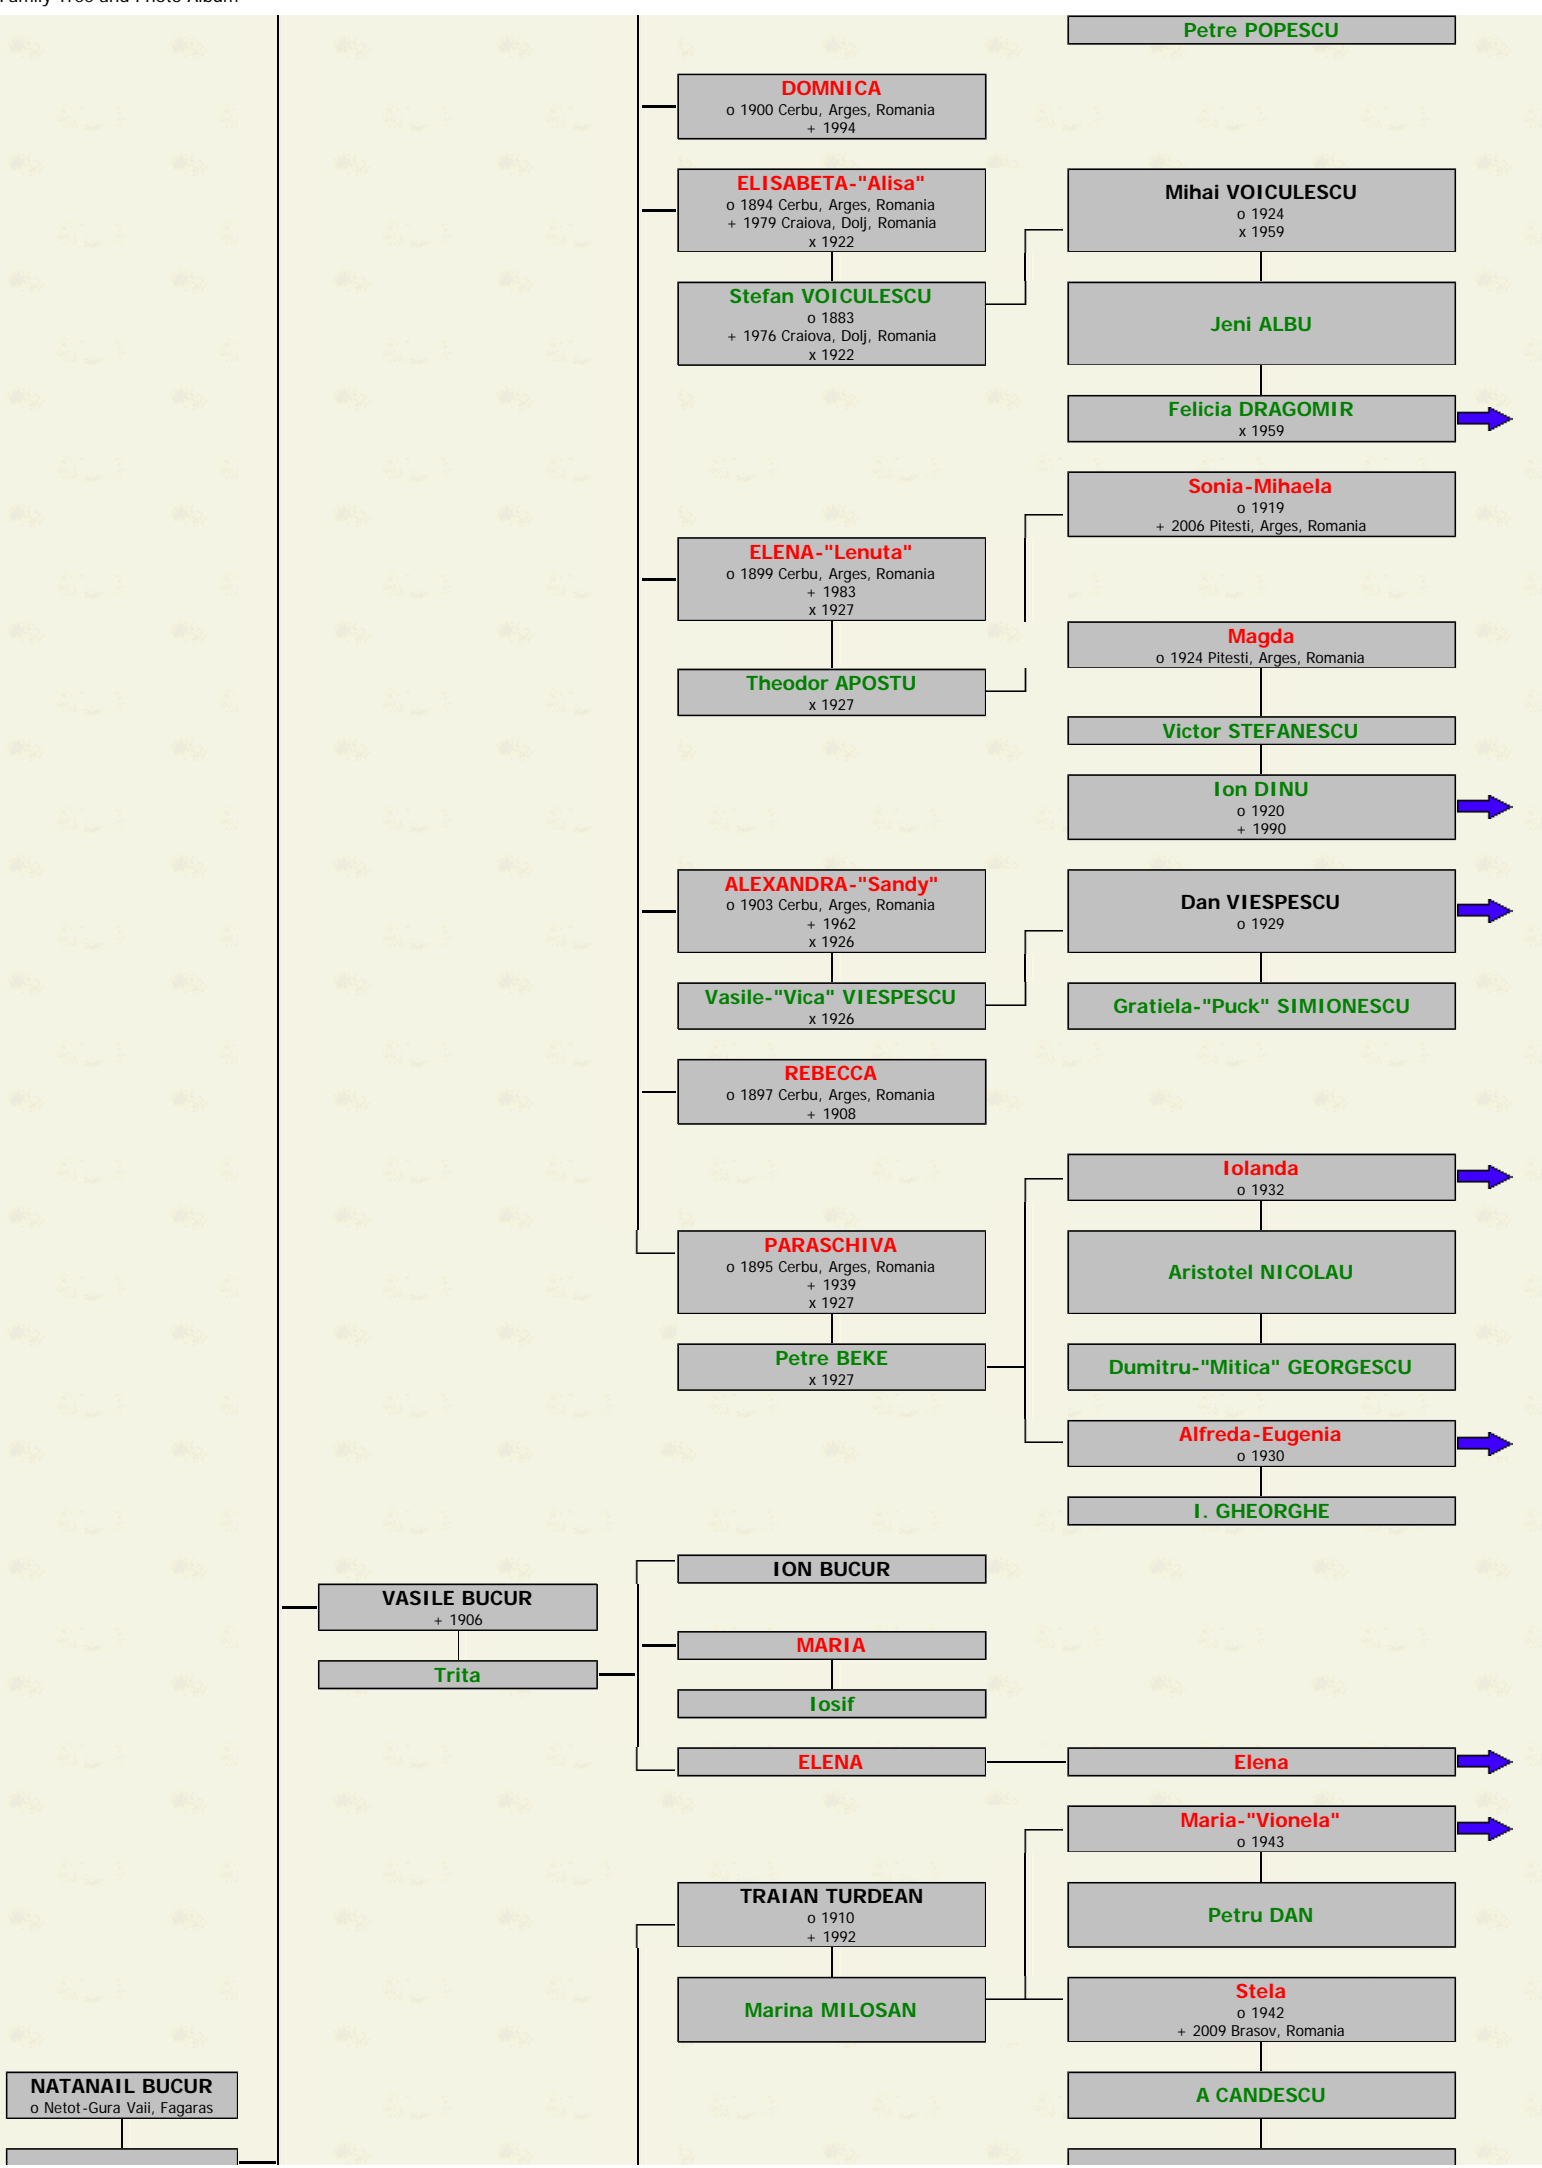

BUCUR-TRAMBITAS-TURDEANU-GAVRILA Family Tree

Descendants of NATANAIL BUCUR --- BLACK (m)&RED (w) are blood related, GREEN (m/w) are not blood related.

MARIA