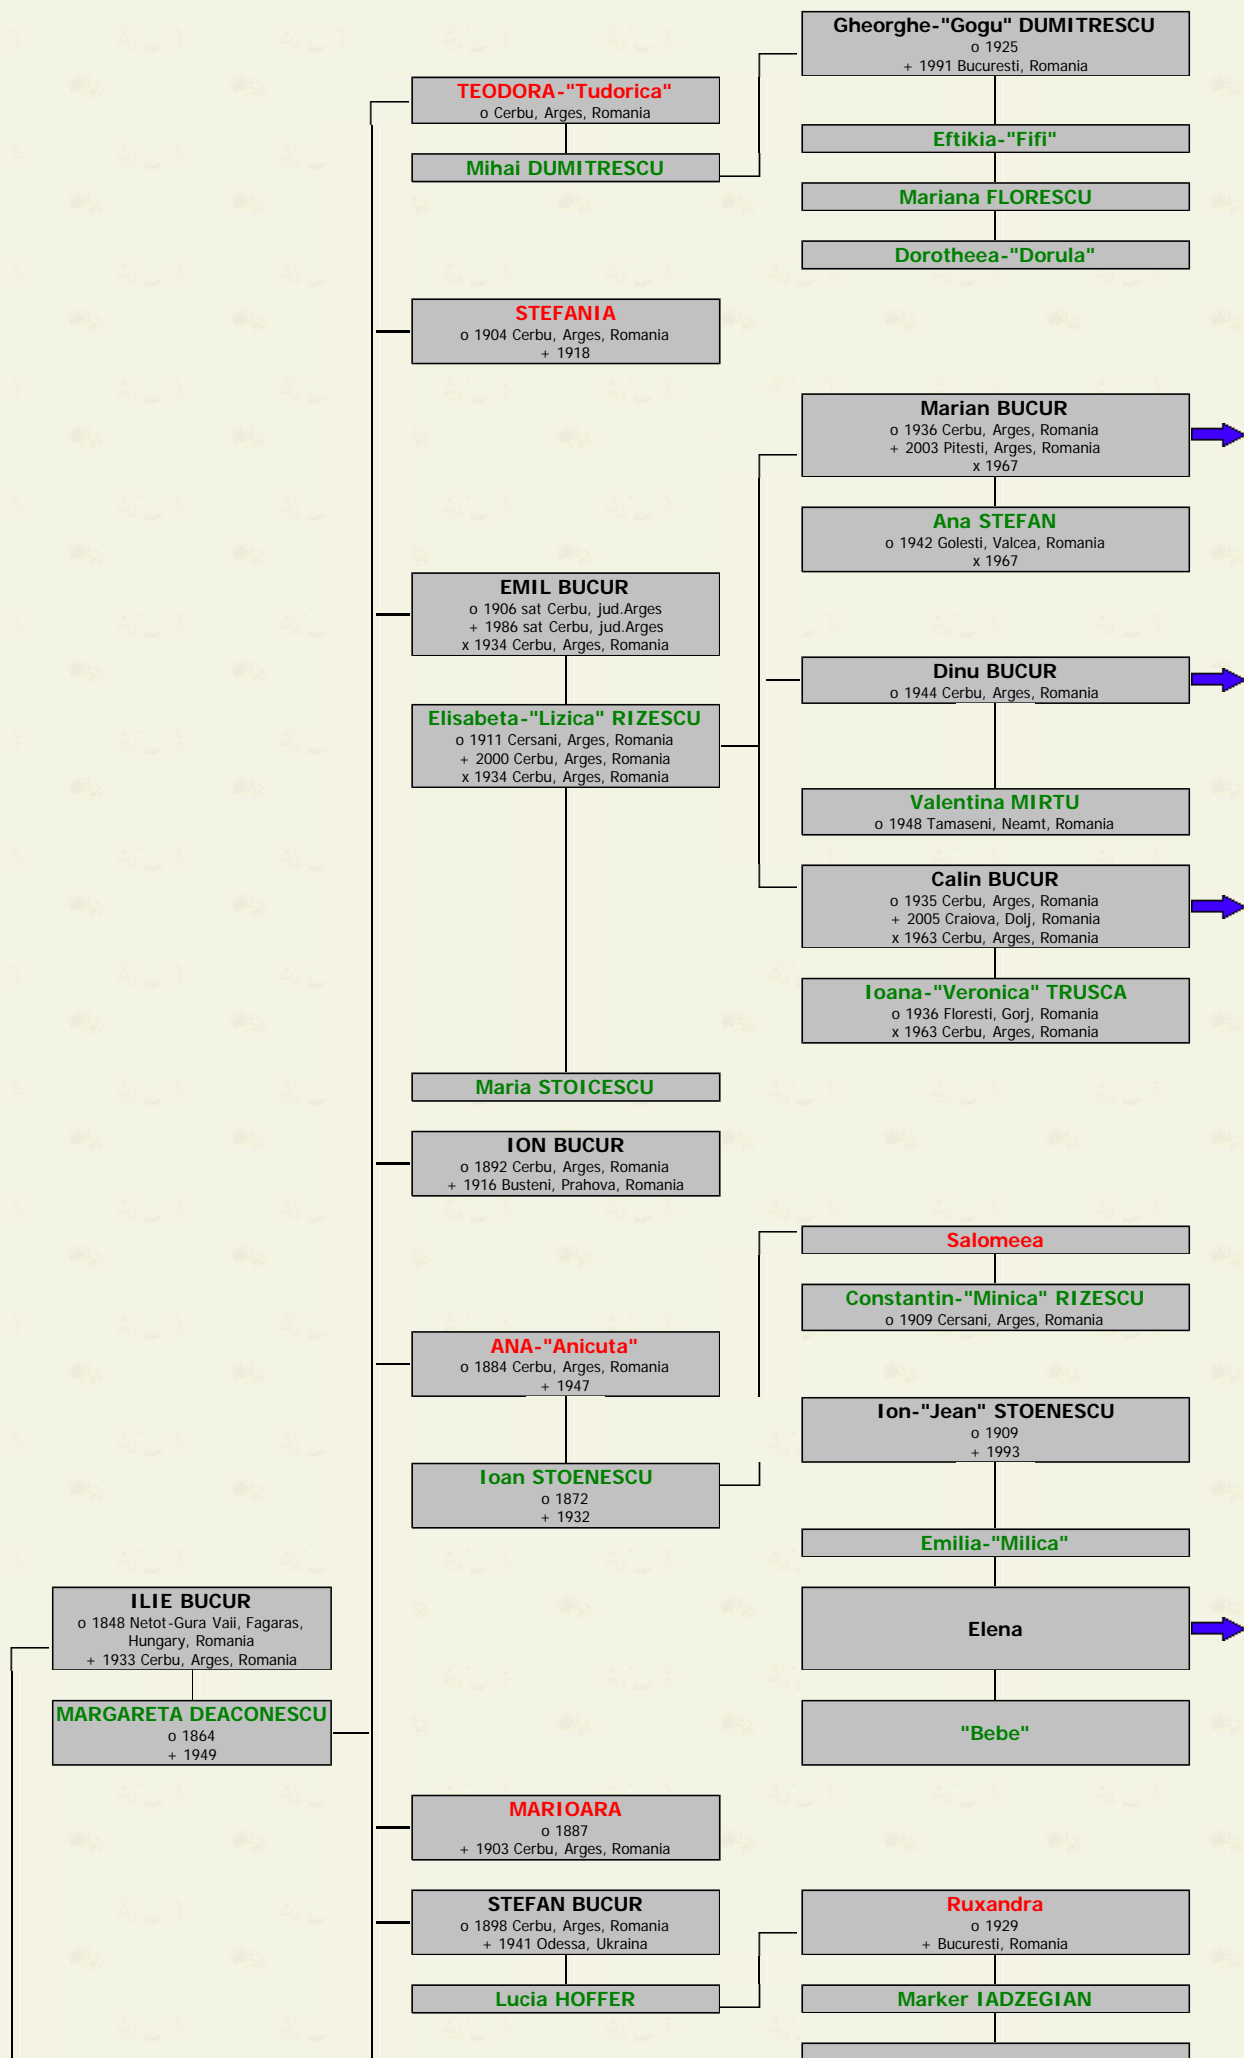

BUCUR-TRAMBITAS-TURDEANU-GAVRILA Family Tree

Descendants of NATANAIL BUCUR --- BLACK (m)&RED (w) are blood related, GREEN (m/w) are not blood related.

MARIA